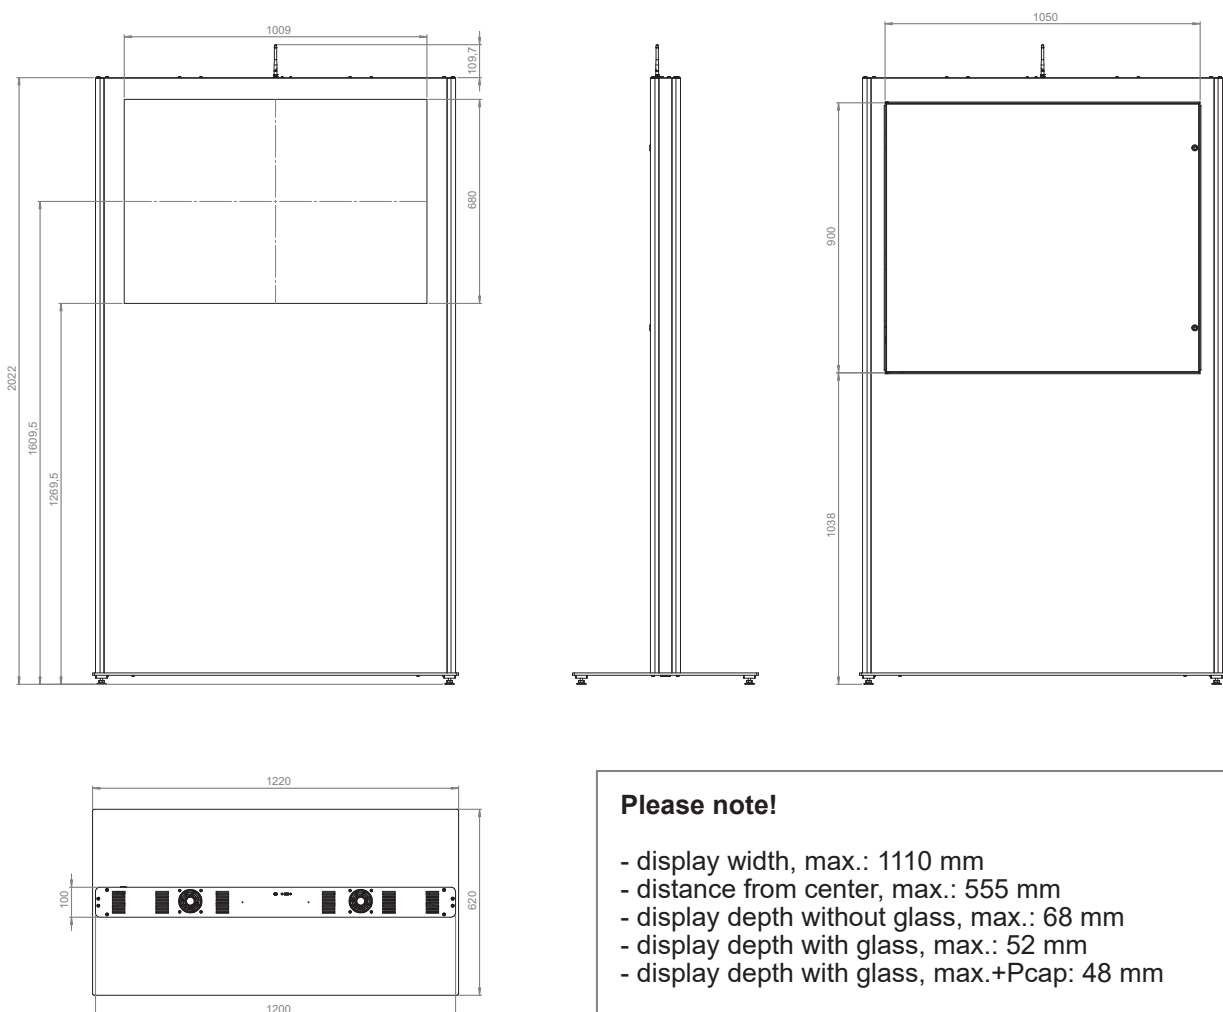

It is particularly suitable for positioning in the entrance area e.g. as a digital signage, information point or orientation system.

Screens up to a depth of 68 mm max.* find their place in the high-quality indoor totem.

vis-it landscape 42 - 46“ Indoor totem

Item no.: 1914

- for screens from 42 - 46“ / 107 -117 cm
- height incl. base plate: 2022 mm
- floor space required: W 1220 x D 620 mm
- weight: 130 kg
- internal cable routing
- integrated power strip
- protection from unauthorized access by way of lockable door on the back, e.g. for mini PC etc

Please note!

- display width, max.: 1110 mm
- distance from center, max.: 555 mm
- display depth without glass, max.: 68 mm
- display depth with glass, max.: 52 mm
- display depth with glass, max.+Pcap: 48 mm