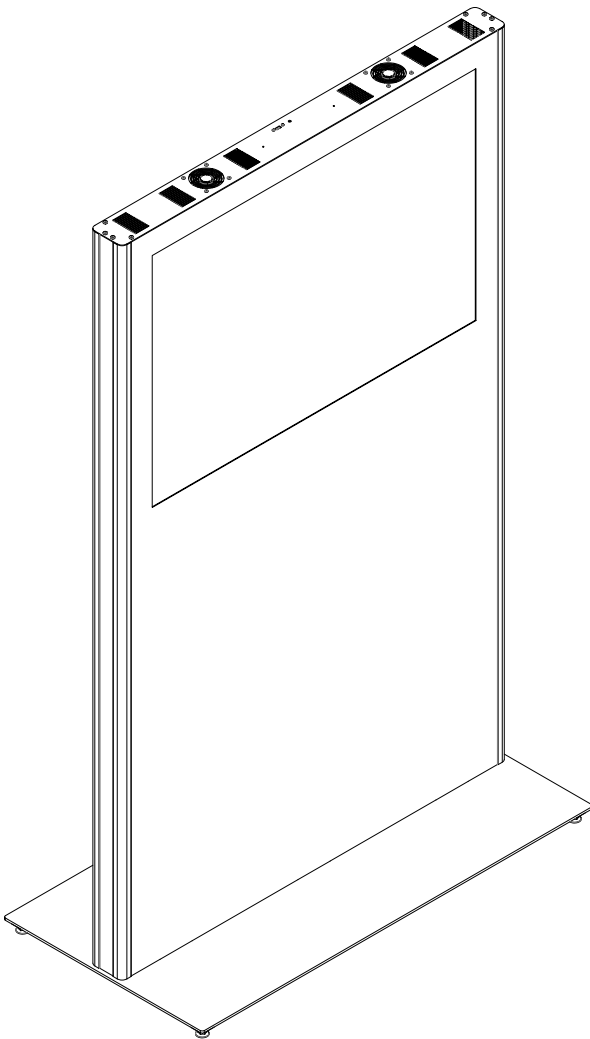

vis-it landscape 42 - 46“ Indoor totem

Item no.: 1914

The vis-it landscape is an indoor totem for screens between 42 and 46“ / 107 - 117 cm. It is also available in a larger version for 49 - 55“ / 124 - 140 cm (Item no.: 1915).

It is particularly suitable for positioning in the entrance area e.g. as a digital signage, information point or orientation system.

Screens up to a depth of 68 mm max.* find their place in the high-quality indoor totem.

The cable routing takes place inside and ensures a clean and neat appearance. A power strip is already integrated.

The vis-it landscape offers space in a lockable storage compartment, e.g. for a mini PC or other equipment which needs protection against unauthorized access or theft.

The vis-it landscape is available in a RAL color of your choice and can be adapted to the environment or an existing corporate design.

The active ventilation in the upper area of the stele ensures perfect air circulation.

Optionally, the totem can be equipped with security glass in front of the screen or a WiFi antenna.

In case of a project, also possible according to customer specification.

* deeper screens on request | Technical changes reserved